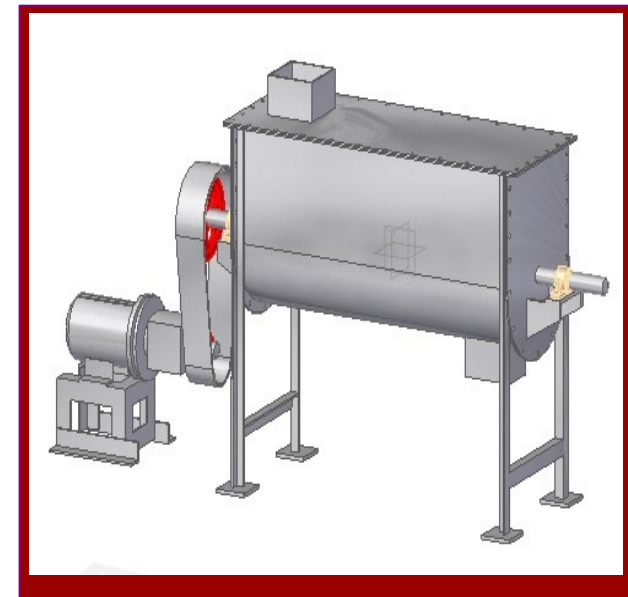

RIBBON BLENDER

PREMIUM VIJIMECH PVT. LTD.

Plot No. 3815, Phase IV, GIDC, Vatva,
Ahmedabad 382445, Gujarat INDIA

www.vijimech.com

Email: sales@vijimech.com
Mobile: 09712987467

Specification subject to change without notice